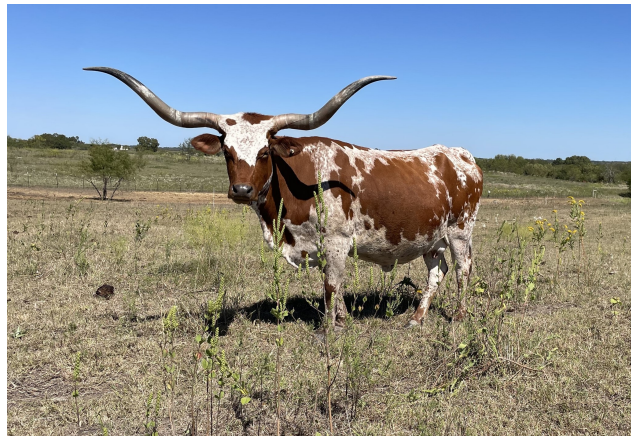

Trail of Faith Ranch

Courtesy of Trail of Faith Ranch

TOF Pixel Point

Date of Birth: 10/11/2016
Registration 1: 283537

Pixie is a beautiful cow and following in her mama's footsteps. She's a thick chested, perfect grass-fed body phenotype that we desire. She holds her body condition throughout the year. Her horns are black tipped and working on her second twist. Another Game Point keeper.