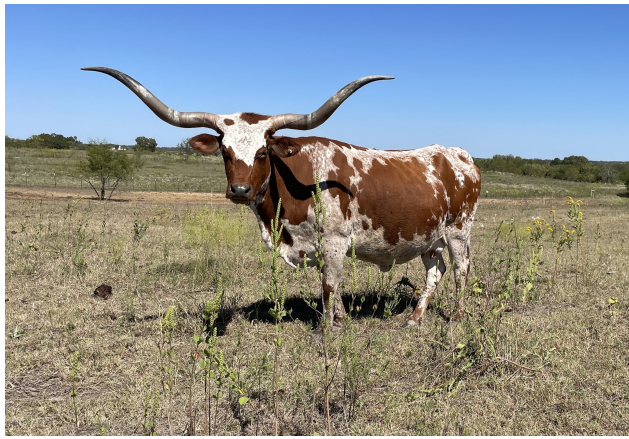

Trail of Faith Ranch

Courtesy of Trail of Faith Ranch

TOF Pixel Point

Date of Birth: 10/11/2016
Registration 1: 283537

Pixie is a beautiful cow and following in her mama's footsteps. She's a thick chested, perfect grass-fed body phenotype that we desire. She holds her body condition throughout the year. Her horns are black tipped and working on her second twist. Another Game Point keeper.